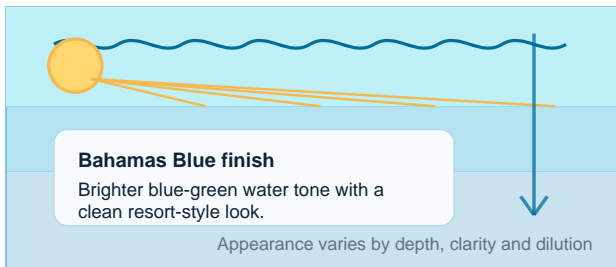

MAKO

Bahamas Blue 5X Lake & Pond Dye

32 oz liquid concentrate | One bottle treats 1 acre at 4-6 ft

MAKO Bahamas Blue gives contained ponds and lakes a richer, cleaner-looking Bahama-blue tone while helping reduce sunlight penetration. The 5X liquid concentrate pours easily from shore or by boat and is built for season-long visual appeal.

Fast visual change

Rapidly disperses for quick color development after application.

5X concentrate

Compact 32 oz bottle delivers full-acre coverage.

5X

Immediate water use

Recreation and fishing can continue right away when used as directed.

Water Color + Light Shading

Fast visual color with reduced sunlight penetration

Treatment Guide (per surface acre)

Use case	Dose	Notes
Initial full-acre treatment	32 oz	Treats 1 acre at 4-6 ft avg depth
Smaller or partial pond	Scale	Apply evenly by area and desired color
After dilution or fading	As needed	Rain, evaporation and outflow affect color life

Best for contained or very low-outflow waters. Always follow label directions.

Why professionals choose MAKO

- 5X liquid concentrate in a quart-size bottle that is easier to store, handle and pour
- Rapid dispersion with simple shoreline or boat application and no pre-mixing required
- Designed for contained or low-outflow waters with year-round application flexibility
- No swimming or irrigation restriction when used as directed; always follow the label