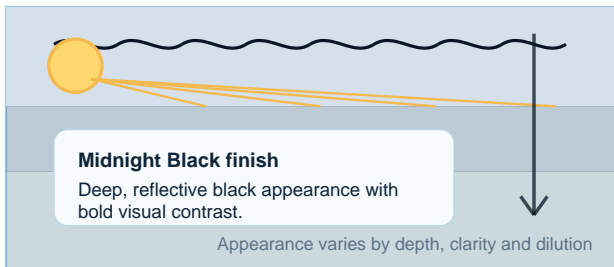

## Midnight Black 5X Lake & Pond Dye

32 oz liquid concentrate | One bottle treats 1 acre at 4-6 ft

MAKO Midnight Black gives ponds and lakes a deep, reflective black water appearance while helping reduce sunlight penetration. The 5X liquid concentrate is made for fast darker color development in contained or low-outflow waters.

### Fast visual change

Rapidly disperses for quick color development after application.

### Immediate water use

Recreation and fishing can continue right away when used as directed.

### Water Color + Light Shading

Fast visual color with reduced sunlight penetration