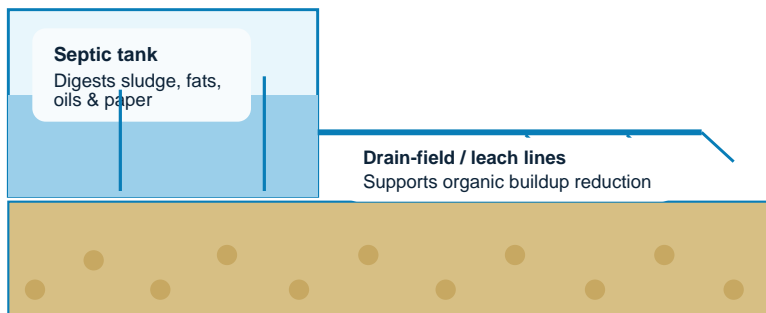

### High-density cultures

Water-soluble film releases 5 billion lab-cultivated bacteria per gram.

### Tank-to-Drainfield Coverage

Beneficial cultures move from the tank into lines with normal wastewater flow